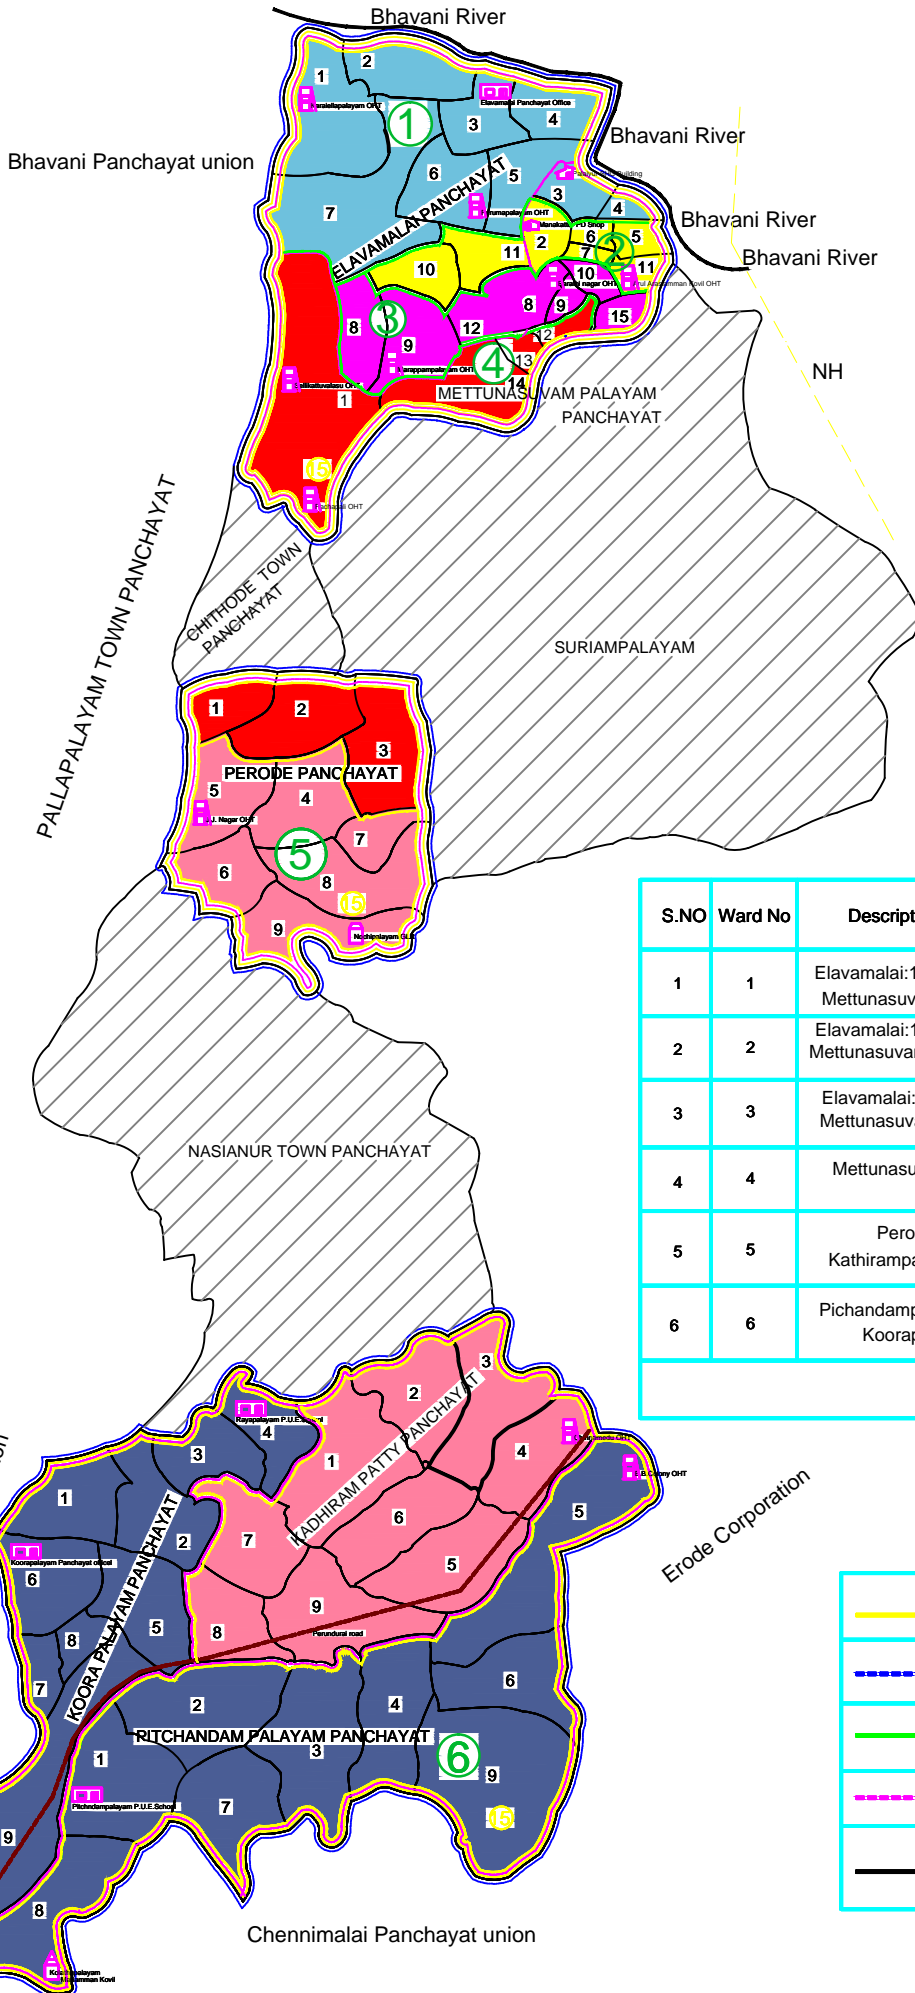

ERODE DISTRICT

ERODE PANCHAYAT UNION

S.NO	Ward No	Description of the Panchayat Union Ward	NO.of Houses	NO.of Population
1	1	Elavamalai:1,2,3,4,5,6,7. Mettunasuvampalayam:3,4.	2484	7345
2	2	Elavamalai:10,11. Mettunasuvampalayam:2,5,6,7,11.	2003	6816
3	3	Elavamalai:8,9,12. Mettunasuvampalayam:8,9,10,15.	1952	6419
4	4	Mettunasuvampalayam:1,12,13,14. Perode:1,2,3.	1813	6342
5	5	Perode:4,5,6,7,8,9. Kathirampatti:1,2,3,4,5,6,7,8,9.	1839	6110
6	6	Pichandampalayam:1,2,3,4,5,6,7,8,9. Koorapalayam:1,2,3,4,5,6,7,8,9.	3335	7053
Total:			13426	40085

	DISTRICT PANCHAYAT
	PANCHAYAT UNION
	PANCHAYAT UNION WARD
	VILLAGE PANCHAYAT
	VILLAGE PANCHAYAT WARD