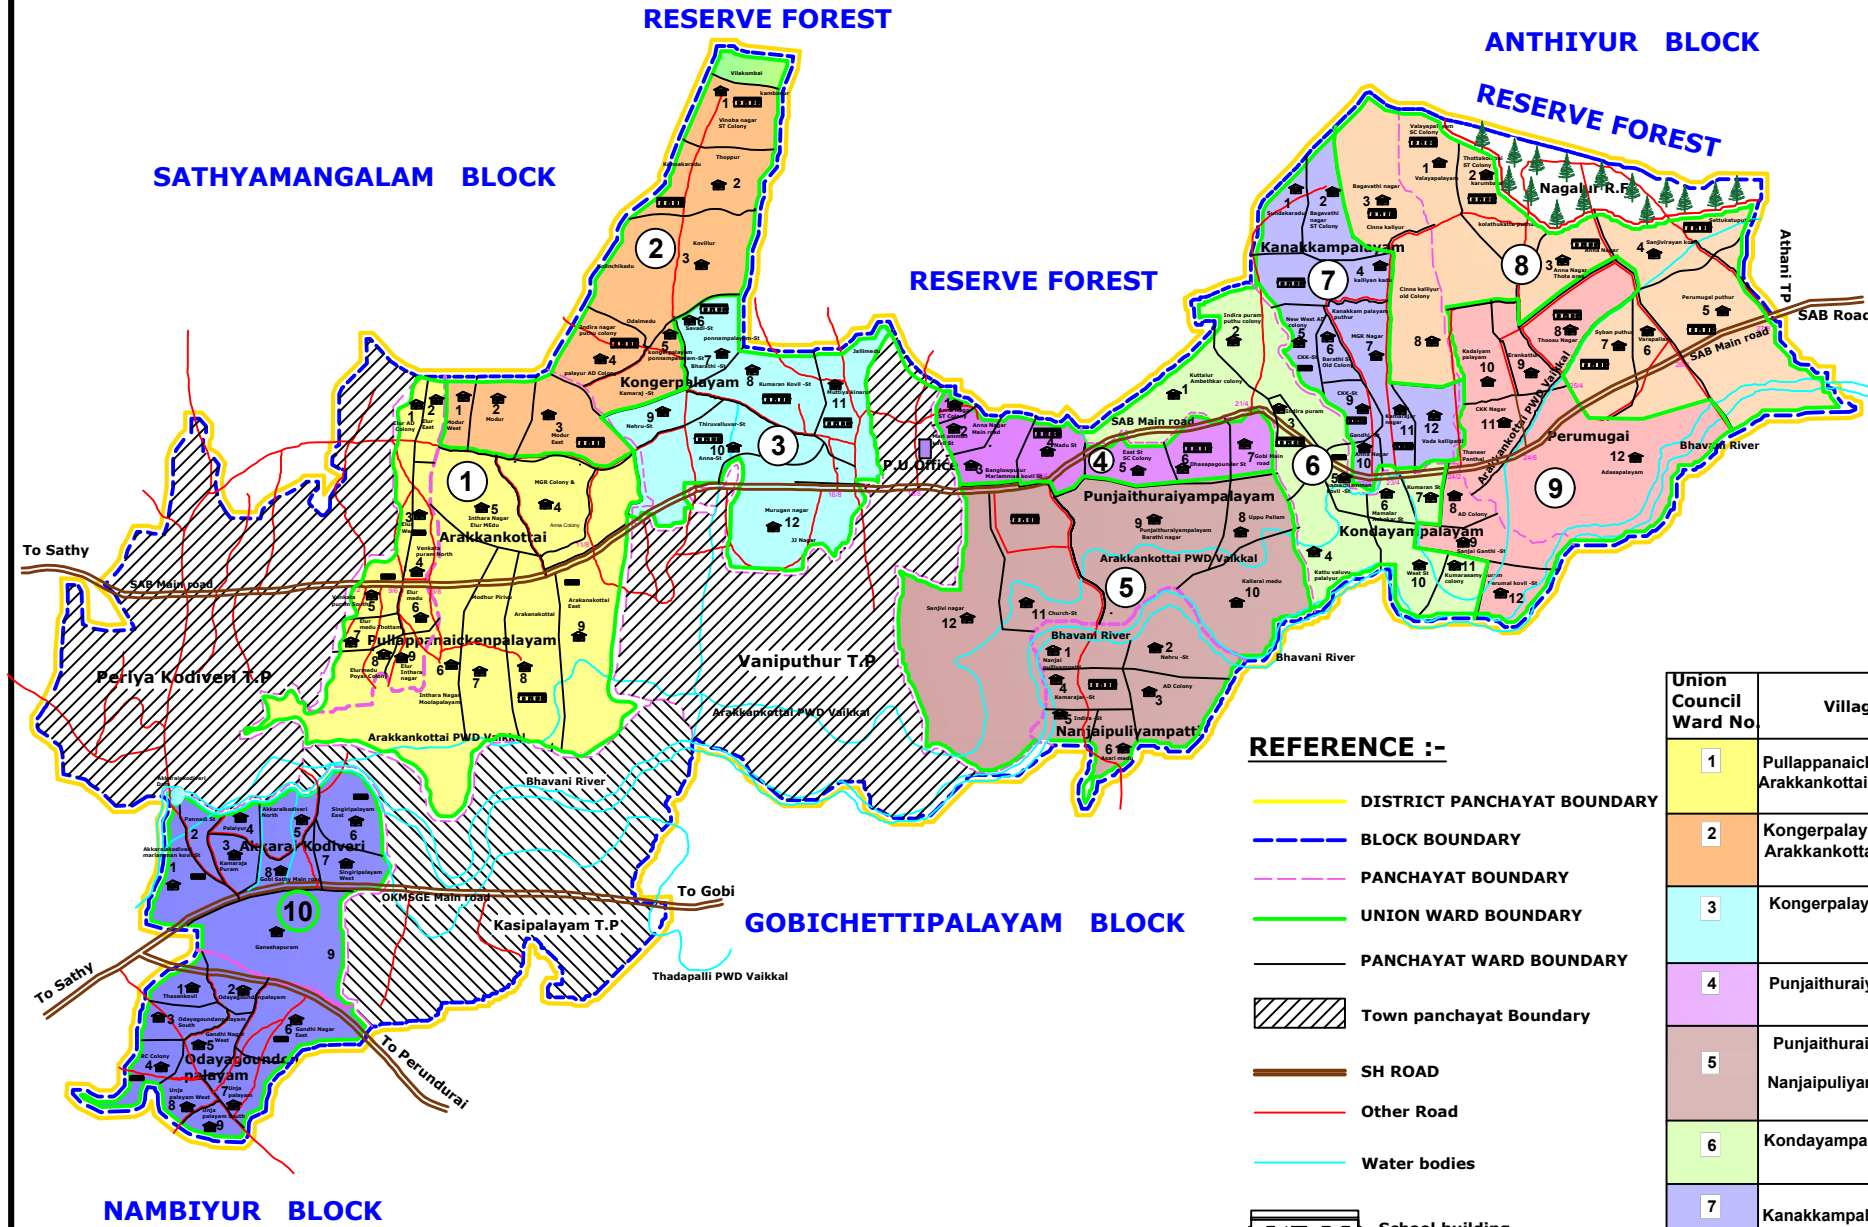

MAP SHOWING THE BOUNDARY OF THOKKANAICKENPALAYAM PANCHAYAT UNION WARD - ERODE DISTRICT

PROPOSED PANCHAYAT UNION WARD DELIMITATION MAP

SCALE :- 2 CM = 1.0 Km

Sl. No	Name of the Panchayat	Total No. of Ward
1.	Pullappanaickenpalayam	9
2.	Arakkankottai	9
3.	Kongerpalayam	12
4.	Punjaithuraiyampalayam	12
5.	Kanakkampalayam	12
6.	Kodayampalayam	12
7.	Perumugai	12
8.	Nanjaipuliyampatti	6
9.	AkkaraiKodiveri	9
10.	Odayagoundenpalayam	9
	Total	102

REFERENCE :-

- DISTRICT PANCHAYAT BOUNDARY
- BLOCK BOUNDARY
- PANCHAYAT BOUNDARY
- UNION WARD BOUNDARY
- PANCHAYAT WARD BOUNDARY
- Town panchayat Boundary
- SH ROAD
- Other Road
- Water bodies
- School building
- House Hold

Union Council Ward No	Village Panchayat covered area	Population
1	Pullappanaickenpalayam VP all ward (1 to 9)	-3029
	Arakkankottai VP ward No- 4,5,6,7,8 & 9	-2290
2	Kongerpalayam VP Ward No.1,2,3,4 & 5	-3571
	Arakkankottai VP ward No- 1,2 & 3	-1400
3	Kongerpalayam VP Ward No.6,7,8,9,10,11 & 12	4878
4	Punjaithuraiyampalayam VP ward No. 1,2,3,4,5,6, & 7	4435
5	Punjaithuraiyampalayam VP ward No. 8,9,10,11 & 12	- 3133
	and Nanjaipuliyampatti VP Ward No- 1,2,3,4,5 & 6	-1522
6	Kodayampalayam VP Ward No-1,2,3,4,5,6,7,10 & 11	5561
7	Kanakkampalayam VP Ward NO-1,2,4,5,6,7,9,10,11 & 12	5298
8	Perumugai VP Ward No. 1,2,3,4,5, & 6	- 4684
	Kanakkampalayam VP Ward No.3 & 8	- 911
9	Perumugai VP Ward No. 8,9,10,11, & 12	- 3630
	Kodayampalayam VP Ward No. 8,9, & 12	- 1704
10	AkkaraiKodiveri VP all wards(1 to 9)	- 3152
	and Odayagoundenpalayam VP all wards (1 to 9)	- 1874
	Total	51072