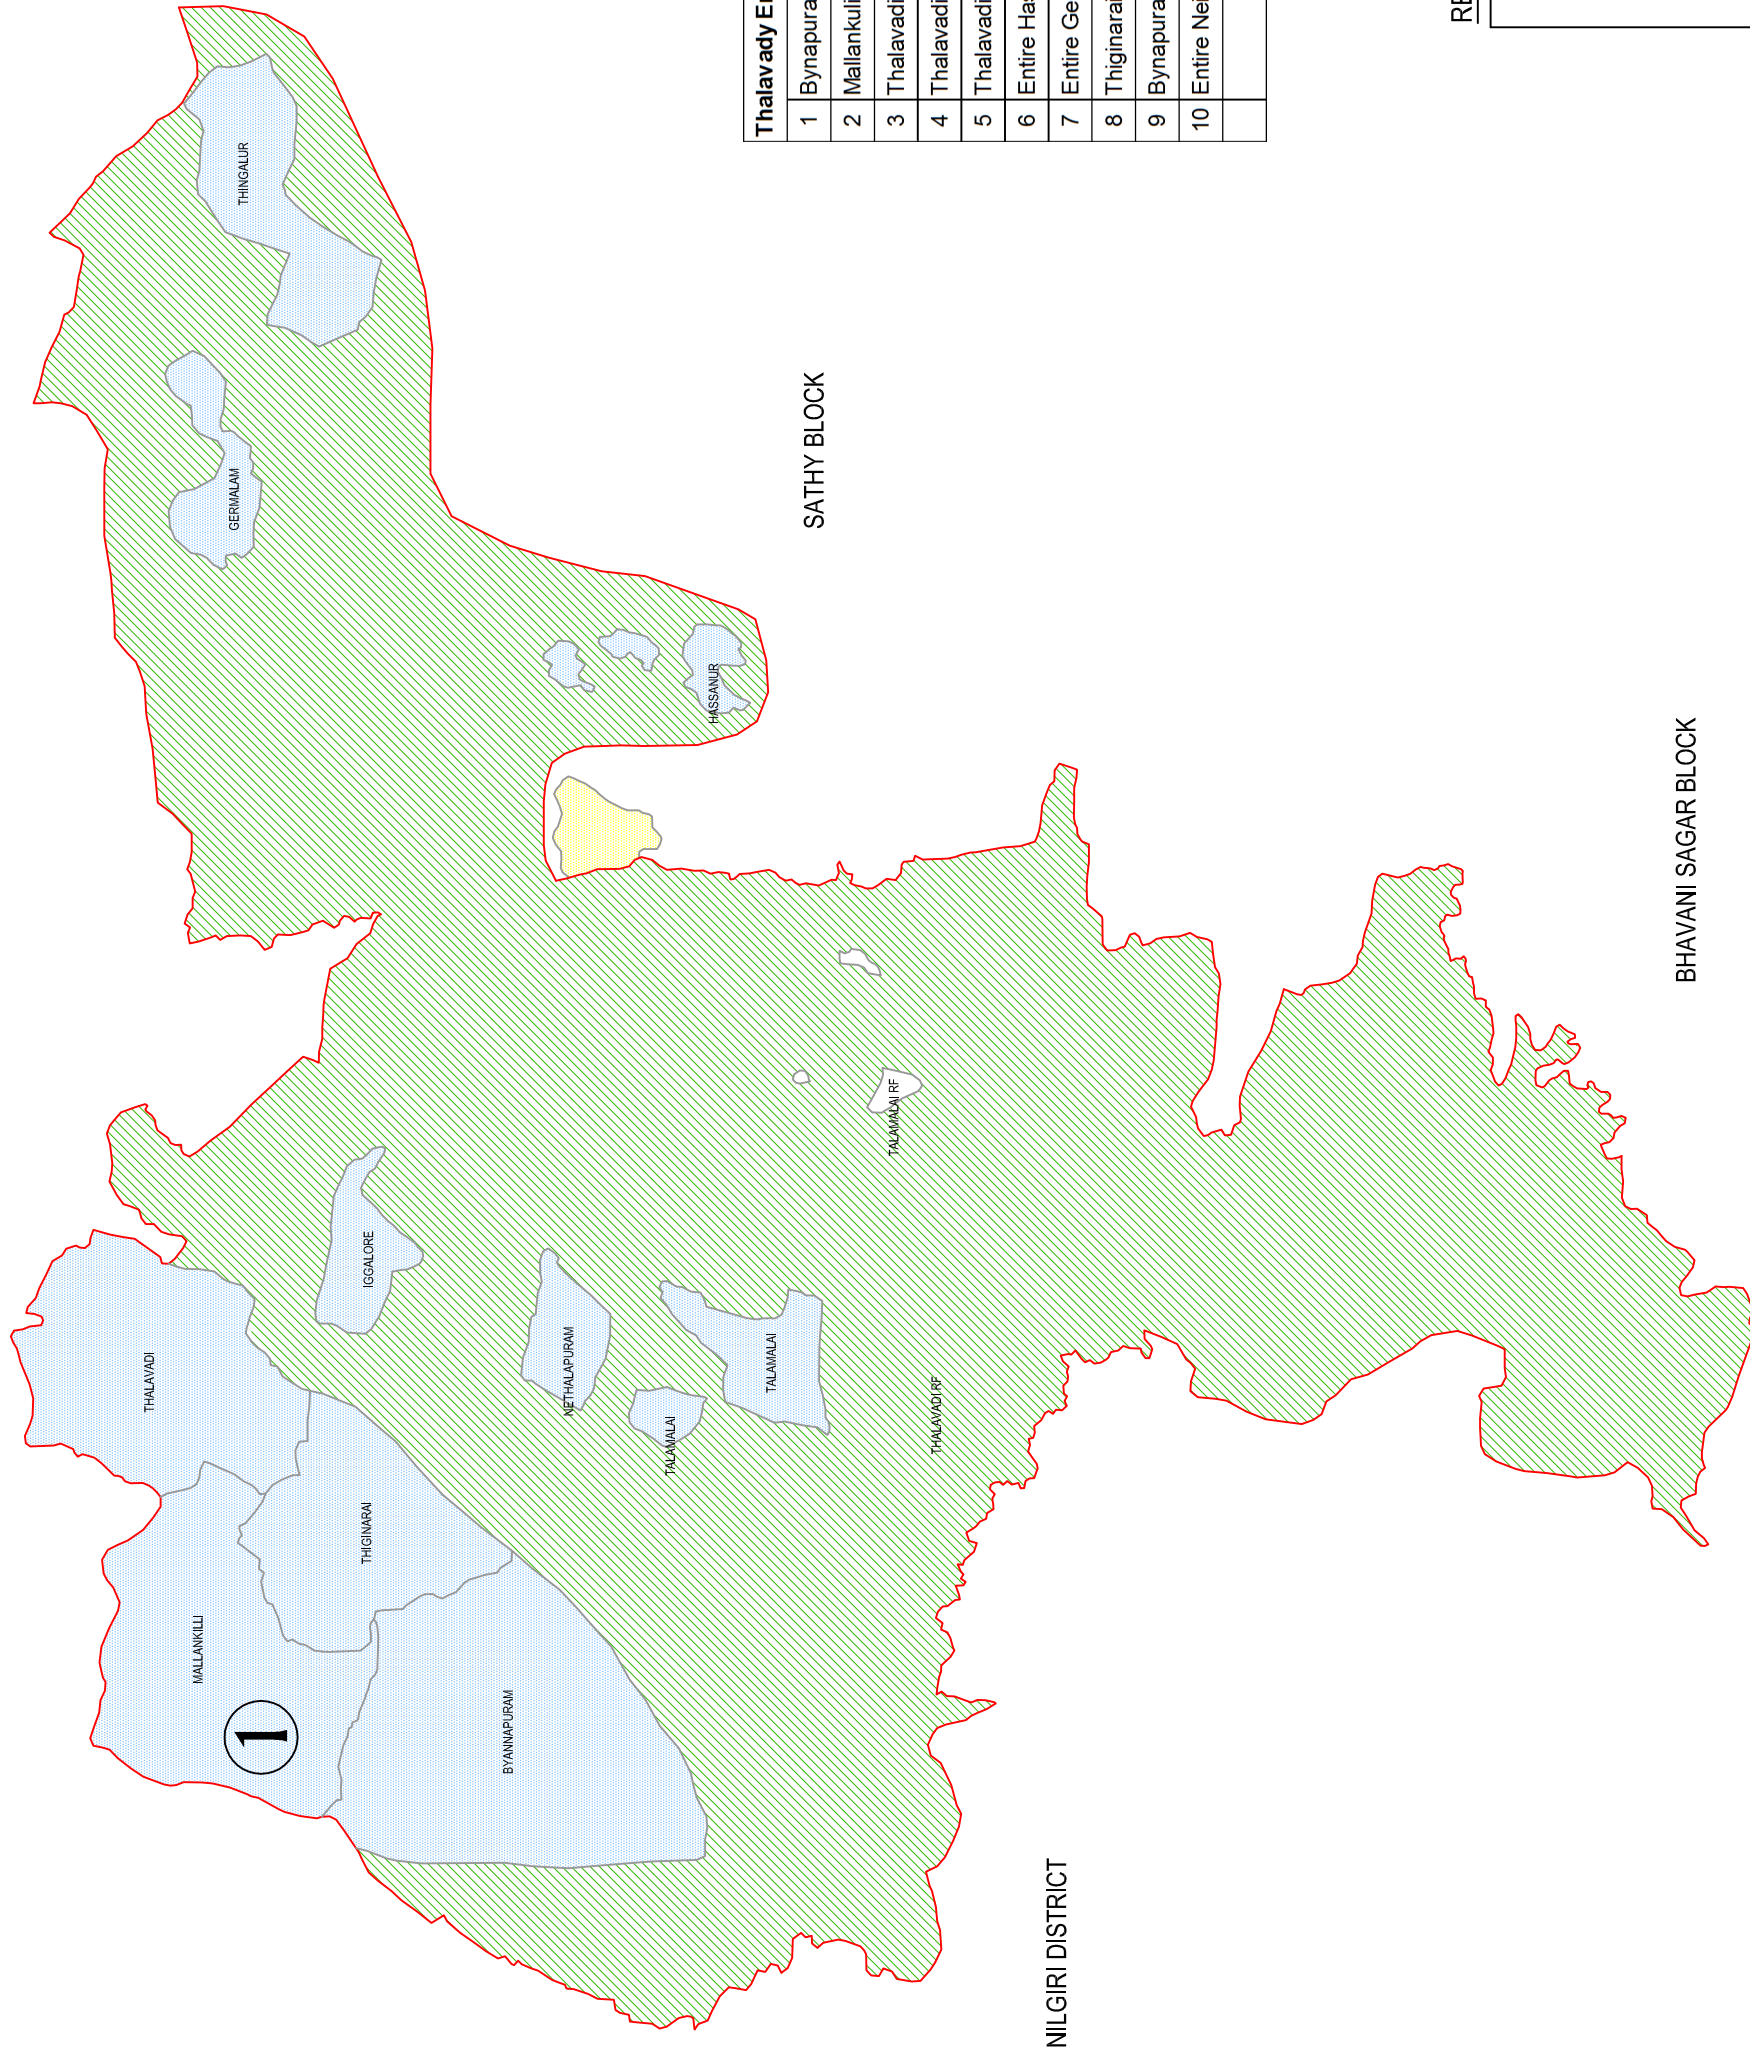

ERODE DISTRICT

District Panchayat Ward No. 1

KARNATAKA STATE

Thalavady Entire Panchayat Union Council Ward	
1	Bynapuram (1,2,3) Mallankuli (1,2,6,11,12) 5759
2	Mallankuli (3,4,5,7,8,9,10) Thiginarai (1,2,3) 6741
3	Thalavadi (5,6,10,12,13,15) 6924
4	Thalavadi (1,2,3,4,7,8) 7037
5	Thalavadi (9,11,14), Entire Iggalur VP 6531
6	Entire Hasanur VP 4454
7	Entire Germalam VP, Entire Thingalur VP 6527
8	Thiginarai (4,5,6,7,8,9,10,11,12) 6421
9	Bynapuram (4,5,6,7,8,9,10,11,12) 6770
10	Entire Neithalapuram VP, Entire Thalamalai VP 6195
	63359

REFERENCE:

	PANCHAYAT UNION BOUNDARY
	PANCHAYAT BOUNDARY
	URBAN AREA
	RESERVE FOREST AREA