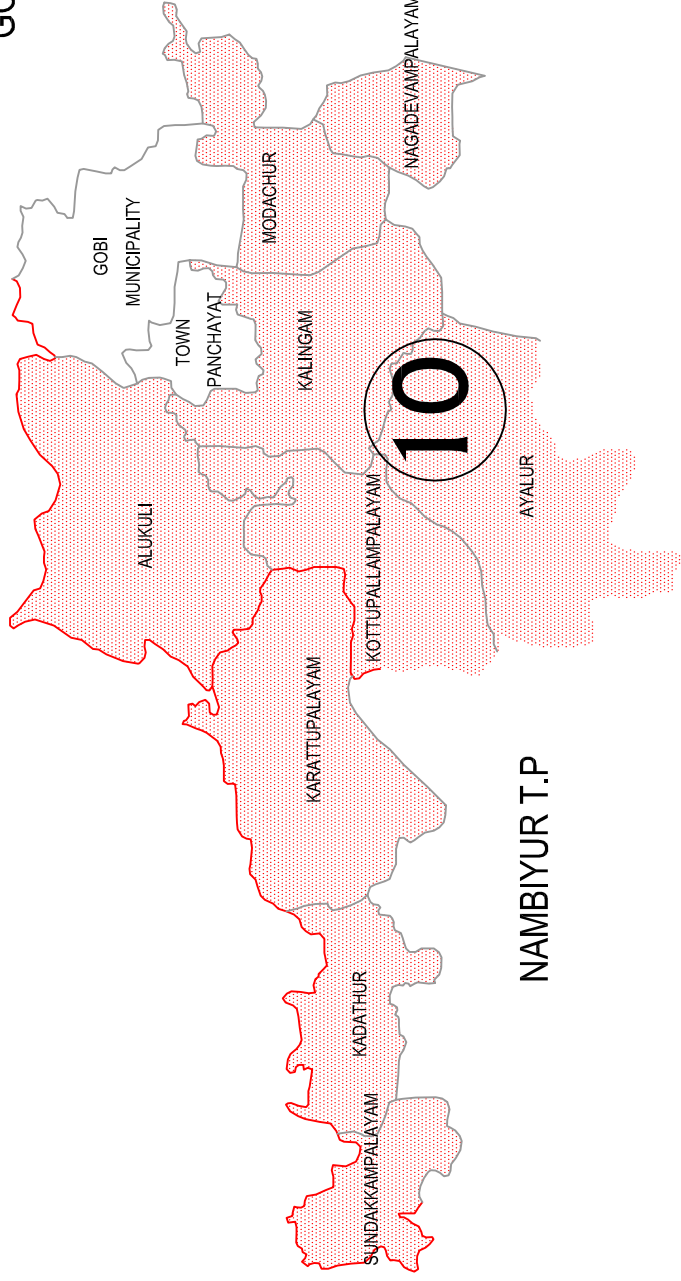

ERODE DISTRICT

District Panchayat Ward No. 10

T.N. PALAYAM BLOCK

GOBI BLOCK

NAMBIYUR T.P.

TIRUPPUR DISTRICT

PUC Ward No.	Name and No. of PU Wards	Population in the Proposed DP Ward
Gobichettipalayam Panchayat Union Council Ward		
1	Alukkuli (1,2,3,4,5,6,7,8,9,10 & 11)	6422
8	Kalingam (8,9,10 & 12)	6157
9	Modachur (3,4,5,9 & 10)	6613
10	Kalingam (1,2,3,4,5,6,7 & 11)	6635
11	Entire Ayalur VP	5980
12	Modachur (1,2,6,7,8,11 & 12) Nagadevampalayam (1 & 2)	5610
		37417
Nambiyur Panchayat Union Council Ward		
1	Entire Sundakkampalayam VP Kadathur (1,2 & 3)	5426
2	Kadathur (3,4,5,6,7,8 & 9), Karattupalayam (5,6,7 & 8)	5332
3	Karattupalayam (1,2,3,4,9,10,11 & 12)	5382
		16140
		53557

REFERENCE:

	PANCHAYAT UNION BOUNDARY
	PANCHAYAT BOUNDARY
	URBAN AREA
	RESERVE FOREST AREA