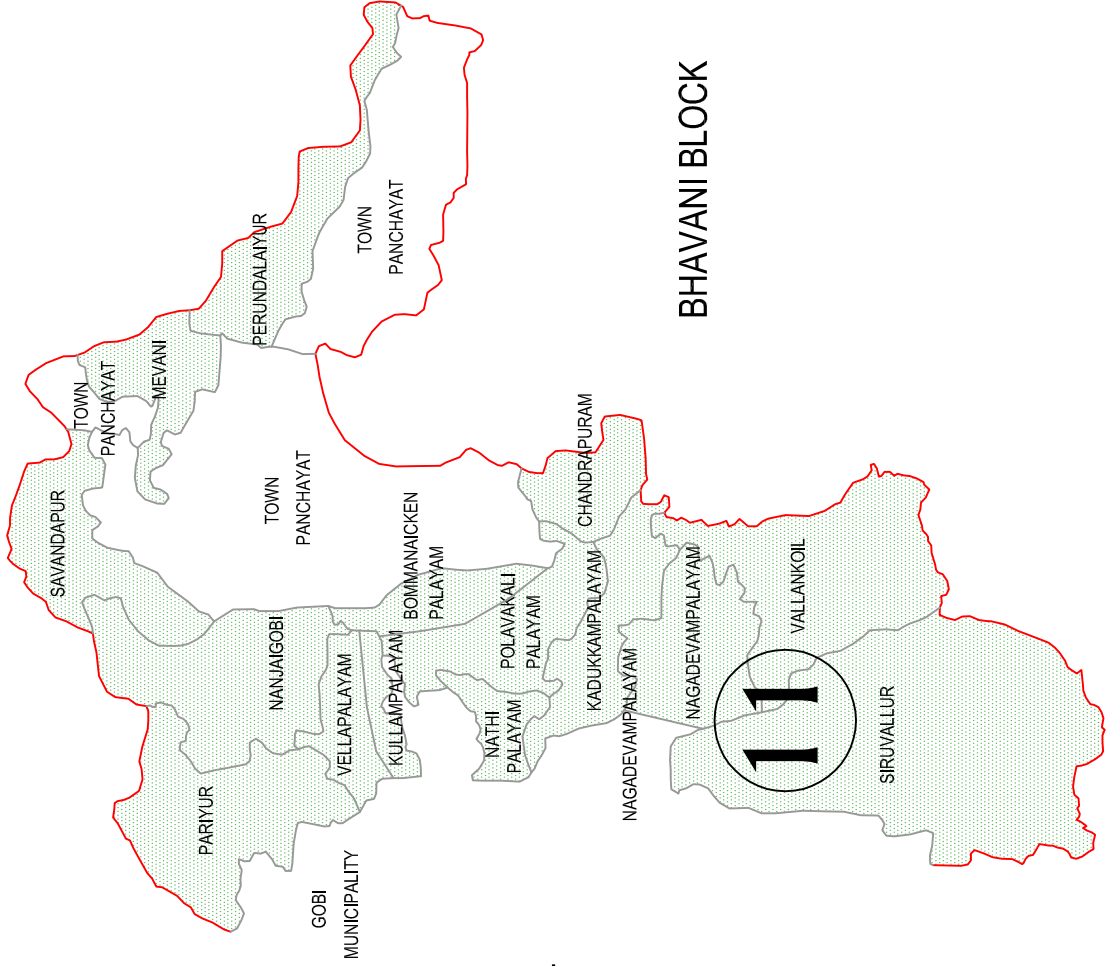

ERODE DISTRICT

District Panchayat Ward No. 11

T.N.PALAYAM BLOCK

| Gobichettipalayam Panchayat Union Council Ward | | |
|--|---|-------|
| 2 | Nangaigobi (6 & 7), Vellepalayam (1,2,3,4 & 5), Entire Pariyur VP | 5651 |
| 3 | Nangaigobi (1,2,3,4,5,8 & 9), Entire Savandapur VP | 6323 |
| 4 | Entire Mevani VP, Entire Perunthalaiyur VP, Entire Ammapalayam VP | 6578 |
| 5 | Entire Bommanaickenpalayam VP | 5746 |
| 6 | Entire Polavakkalpalayam VP | 5125 |
| 7 | Vellalpalayam (6,7,8 & 9), Entire Kullampalayam VP | 5950 |
| 13 | Entire Kadukkampalayam VP, Entire Nathipalayam VP, Entire Chandrapuram VP | 5449 |
| 14 | Nagadevampalayam (3,4,5,6,7,8 & 9) Siruvalur (1,2 & 3) | 5776 |
| 15 | Siruvalur (4,5,6,7,8,9,10,11 & 12) | 6028 |
| 16 | Entire Vellankoil VP | 6144 |
| | | 58770 |