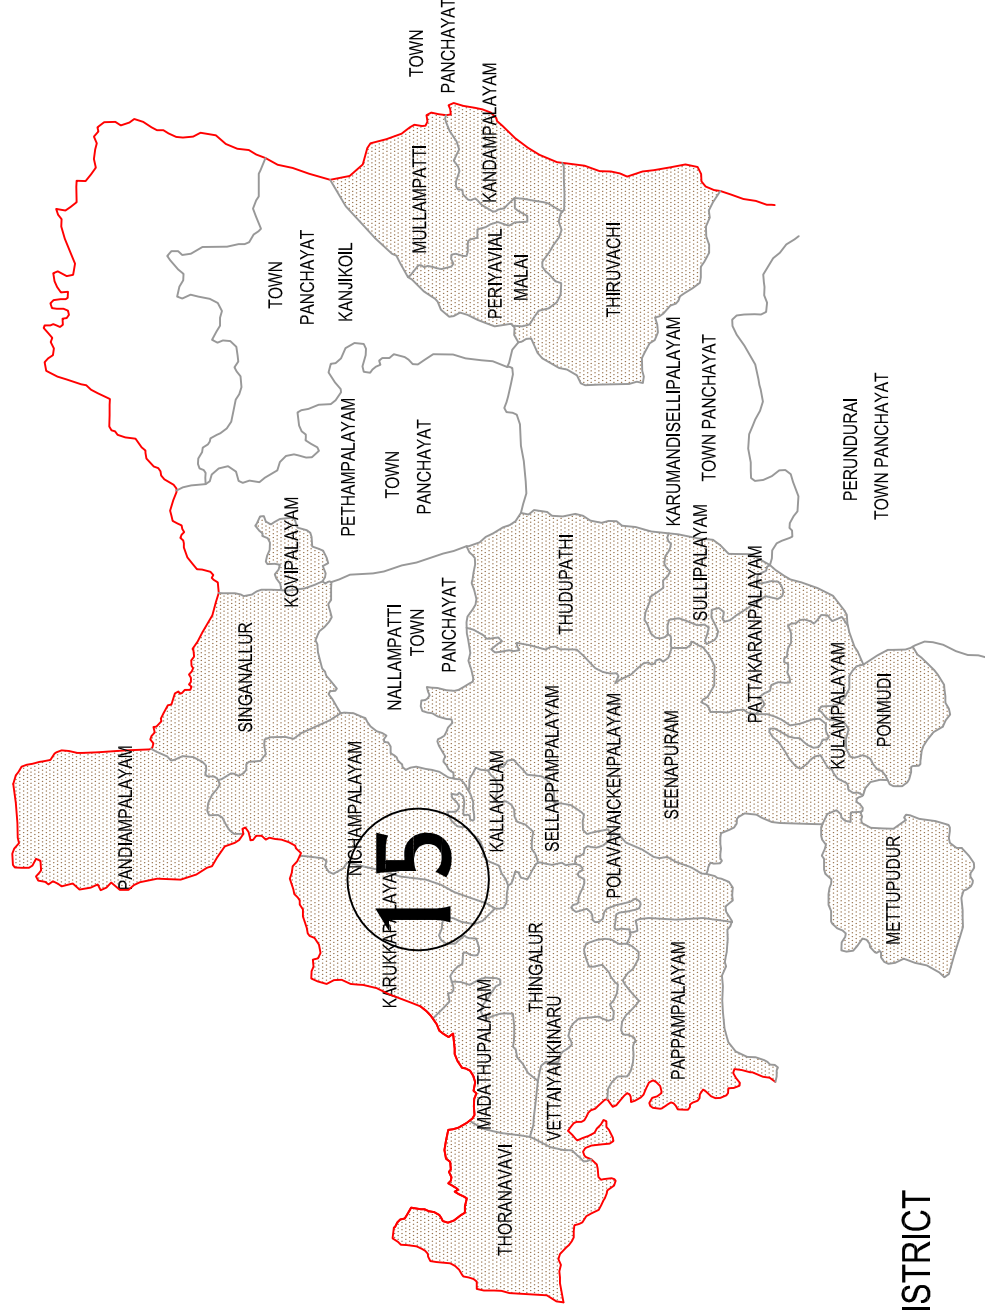

ERODE DISTRICT

District Panchayat Ward No. 15

BHAVANI BLOCK

ERODE BLOCK

TIRUPPUR DISTRICT

CHENNIMALAI BLOCK

Perundurai Panchayat Union Council Ward		
1	Entire Pandiampalayam VP, Entire Singanallur VP	7091
2	Entire Nichampalayam VP, Entire Karukkupalayam VP, Entire Madathupalayam	7132
3	Entire Thoranavi VP, Entire Vettaiyankinaru VP, Entire Pappampalayam VP, Entire Polanaickenpalayam VP	6461
4	Entire Thingalur VP, Entire Kallakulam VP, Entire Selloppampalayam VP	6794
5	Seenapuram (1,2,3,4,5,6,7,8,9 & 10)	6903
6	Entire Thudupathi VP	7380
7	Entire Periyavilamai VP, Entire Mullampatti VP, Entire Kandampalayam VP, Entire Thiruvachi VP	7318
8	Entire Sullipalayam VP, Entire Pattakaranpalayam VP	6177
10	Seenapuram (11 & 12) Entire Mettupudur VP, Entire Ponmudi VP, Entire Kullampalayam VP	6502
		61758

REFERENCE:

	PANCHAYAT UNION BOUNDARY
	PANCHAYAT BOUNDARY
	URBAN AREA
	RESERVE FOREST AREA