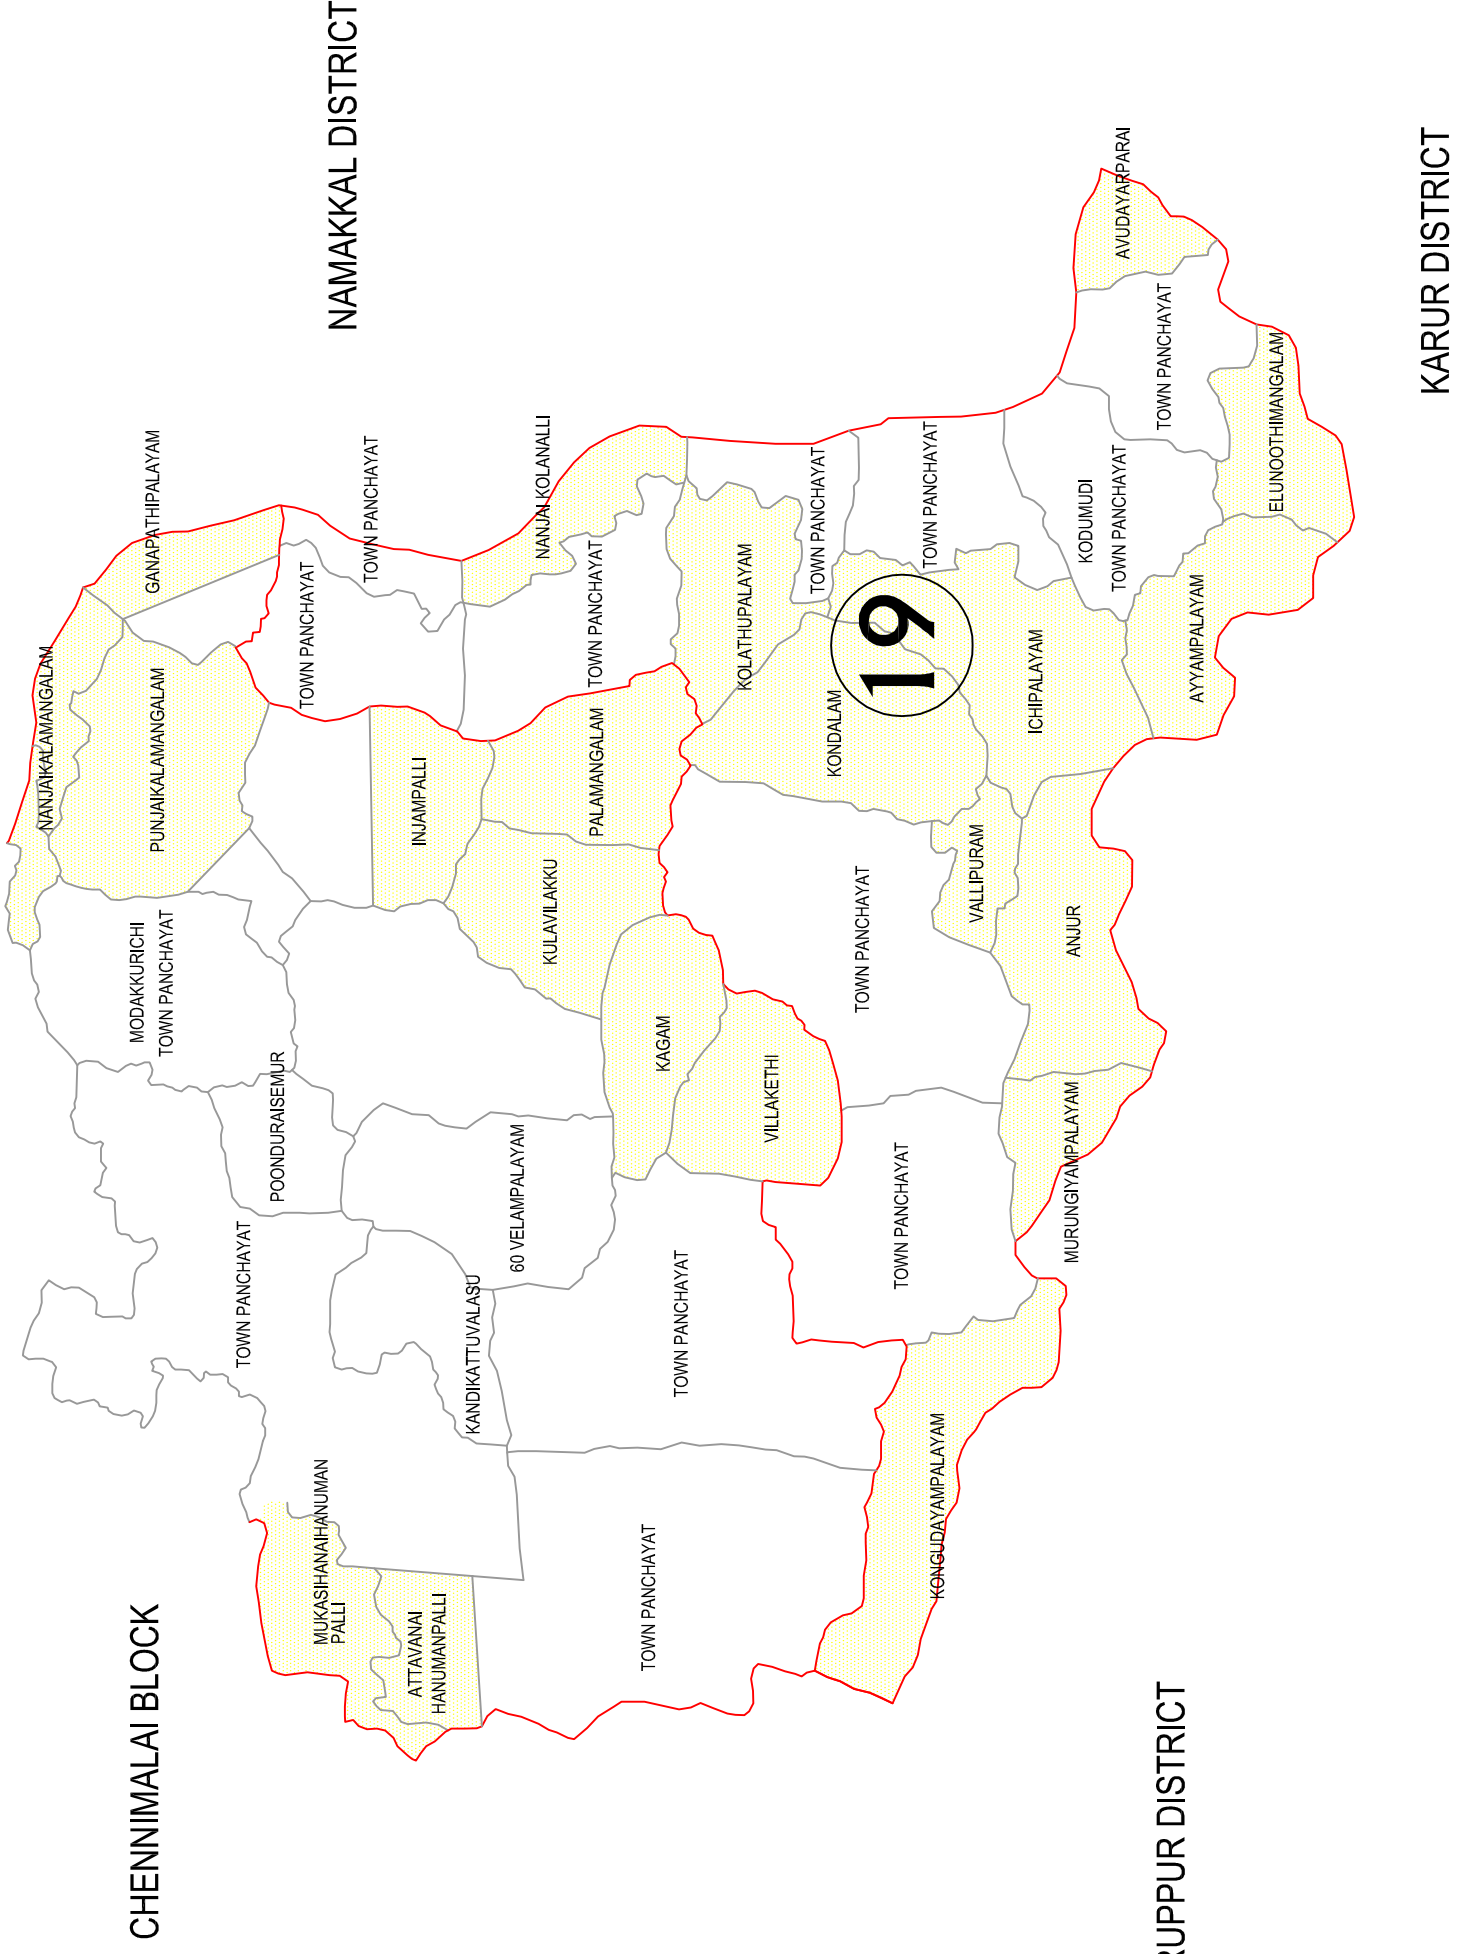

ERODE DISTRICT

District Panchayat Ward No. 19

PUC WardNo.	Name and No. of PU Wards	Population in the Proposed DP Ward
(6b)		
Kodumudi (Entire Panchayat Union Council Ward)		
1	Entire Kongudaiyampalayam VP Anjur (1,2,3,8 & 9)	5164
2	Anjur (4,5,6 & 7), Entire Vallipuram VP, Kondalam (1,3,4,7 & 8)	5295
3	Kondalam (2,5,6 & 9), Kolathupalayam (1 & 2), Entire Nanjai Kolanali VP	5099
4	Kolathupalayam (3,4,5,6,7,8 & 9), Ichipalayam (2)	5130
5	Ichipalayam (1,3,4,5,6,7,8 & 9), Ayyampalayam (1)	5098
6	Entire Avudaiyarpalai VP, Ayyampalayam (2,3,4,5 & 6), Entire Elunoothimangalam VP	5531
		31317
Modakurichi Panchayat Union Council Ward		
17	Entire Kagam VP, Entire Villakethi VP	5960
14	Entire Mugasi Anumanpalli VP Attavanai Anumanpalli (1,2,3,4,5 & 6)	6796
18	Entire Palamangalam VP, Entire Kulaviaku VP, Eanjampalli (1,6,7 & 8)	6863
11	Ganapathypalayam (1,2 & 3) Entire Punjaikalamangalam VP Entire Nanjaikalamangalam VP	6474
		26093
		57410