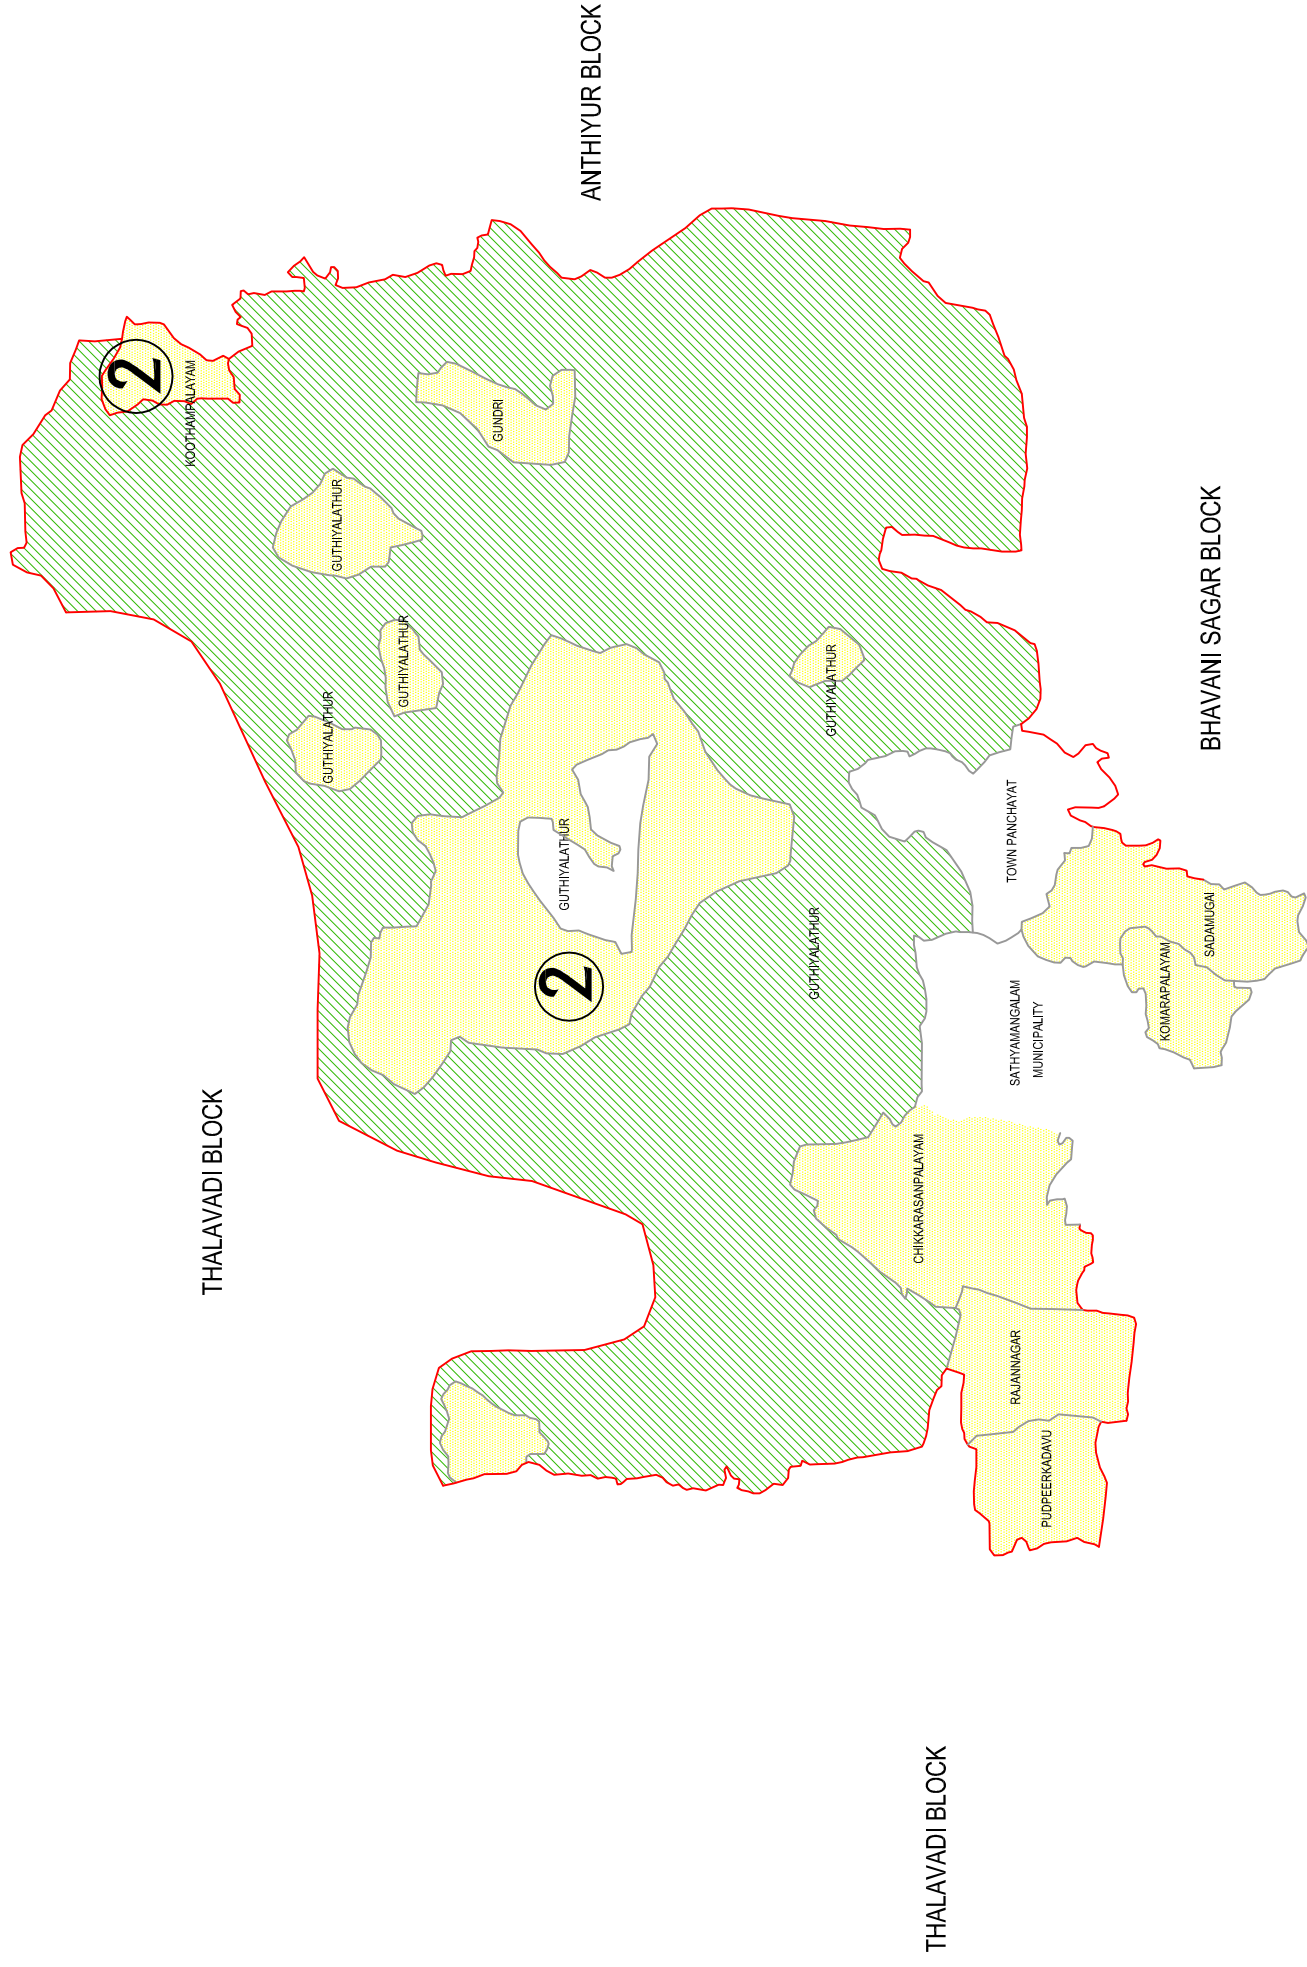

ERODE DISTRICT

District Panchayat Ward No. 2

KARNATAKA STATE

Sathyamangalam Panchayat Union Council Ward		
1	Entire Gundri VP, Entire Koothampalayam VP	5770
2	Guthiyalathur (5,9,10,11,12)	5980
3	Guthiyalathur (1,2,3,4,6,8)	5886
4	Guthiyalathur (7,13,14,15)	5390
5	Entire Pudupeerkadavu VP, Rajan Nagar (1,2,5)	6754
6	Rajan Nagar (3,4,6,7,8,9) Chikkarasampalayam (4,5,6,7)	6892
7	Chikkarasampalayam (1,2,3,8,9,10,11,12)	6946
8	Komarapalayam (1,2,3,4,5,6,7,8)	5952
9	Komarapalayam (9,10,11,12), Sadhumugai (1,5,6,7)	6121
10	Sadhumugai (2,3,4,8,9,10,11,12)	6157
		61848

REFERENCE: