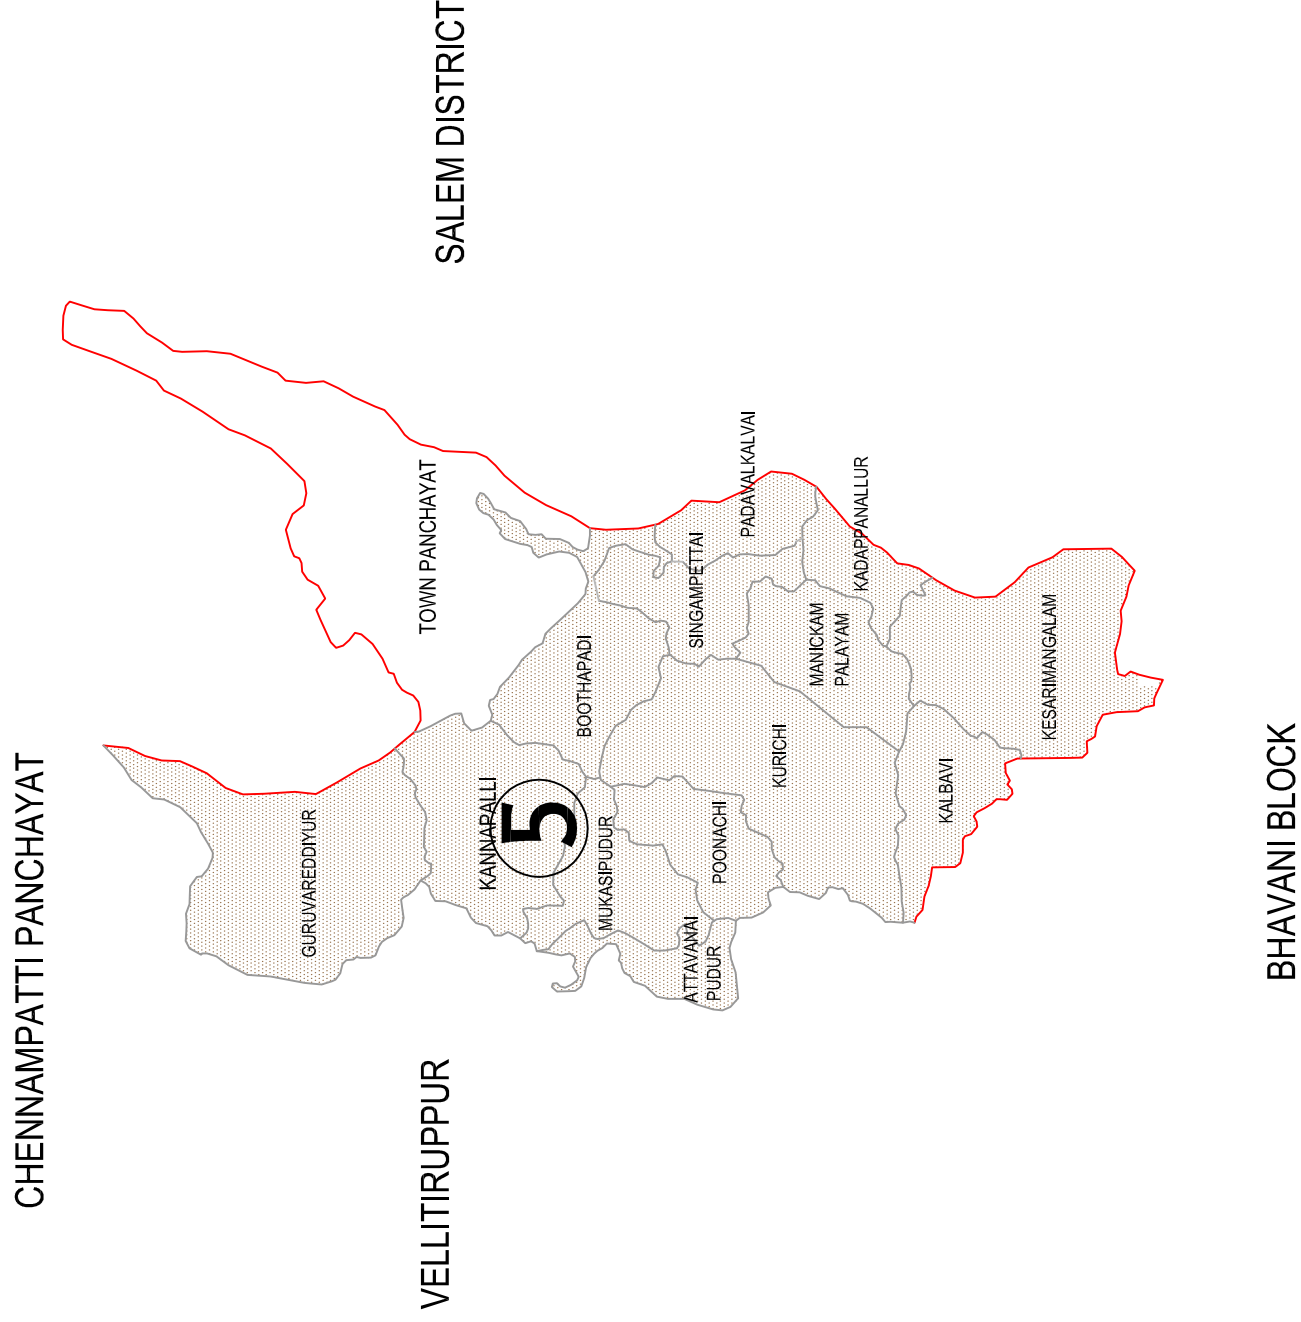

ERODE DISTRICT

District Panchayat Ward No. 5

Ammappettai Panchayat Union Council Ward		
4	Guruvarreddiyur (1,2,3,4,5,6 & 7)	5829
5	Guruvarreddiyur (8,9,10,11 & 12)	4548
10	Entire Attavanaipudur VP, Mugasipudur (2,3&8) Entire Poonachi VP	6486
11	Entire Boothapadi VP, Mugasipudur (1,4,5,6,7, & 9), Padavalkalvai (4,5,6)	6265
12	Entire Kannapalli VP	5958
13	Padavalkalvai (1,2,3) Entire Singampettai VP	5748
14	Entire Kurichi VP	6733
15	Kadappanallur (1,2,3,4 & 5), Entire Manickampalayam VP	6349
16	Entire Kalpavi VP, Kesarimangalam (3,7,8,9 & 10)	6515
17	Kadappanallur (6,7,8 & 9), Kesarimangalam (1,2,4,5,6,11 & 12)	6651
		61082

REFERENCE:

	PANCHAYAT UNION BOUNDARY
	PANCHAYAT BOUNDARY
	URBAN AREA
	RESERVE FOREST AREA