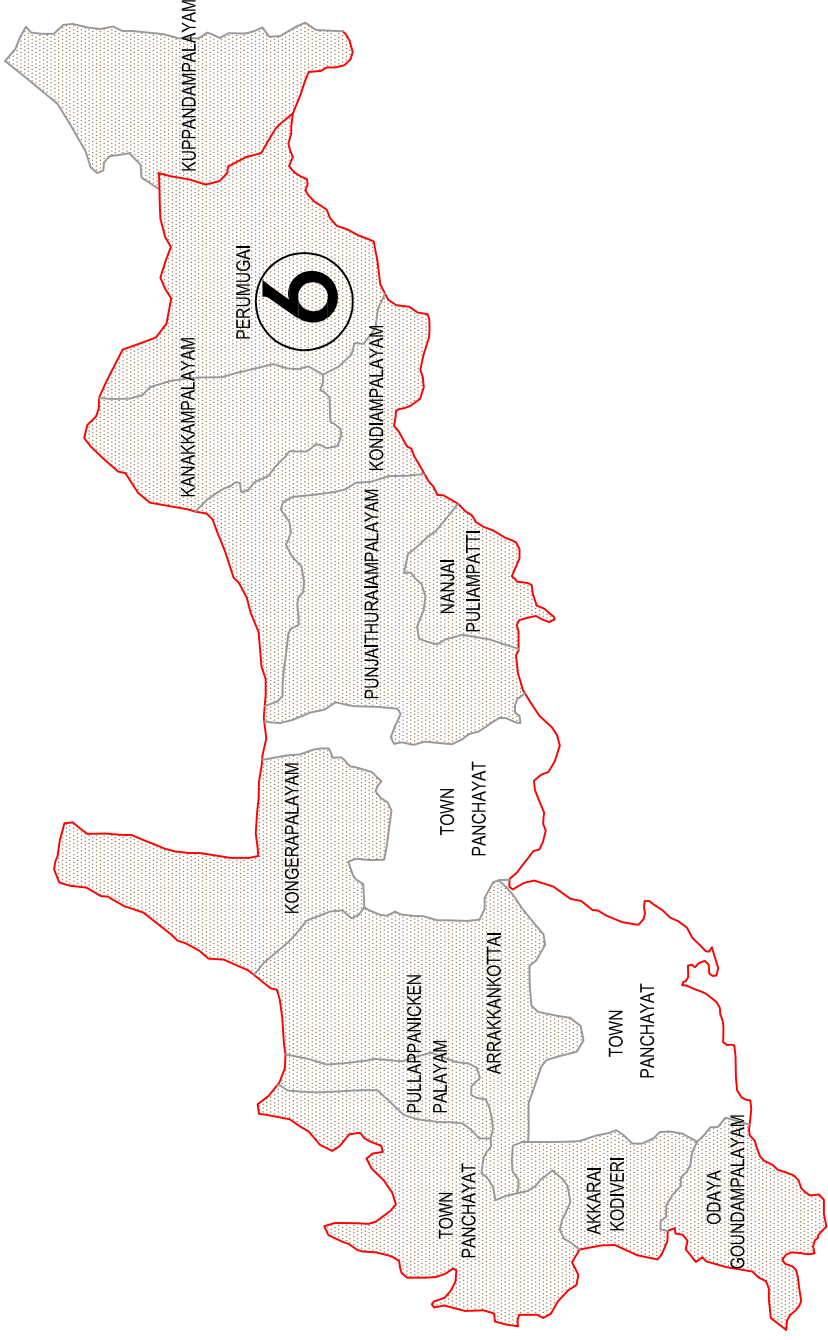

ERODE DISTRICT

District Panchayat Ward No. 6

SATHY BLOCK

ANTHIYUR BLOCK

SATHY BLOCK

GOBI BLOCK

PUC Ward No.	Name and No. of PU Wards	Population in the Proposed DP Ward
TN Palayam Panchayat Union Council Ward		
1	Entire Pullappanickenpalayam VP, Arakkankottai (4,5,6,7,8 & 9)	5319
2	Kongerpalayam (1 - 5), Arakkankottai (1,2, & 3)	4971
3	Kongerpalayam (6 - 12)	4878
4	Punjathuraiampalayam (1 - 7)	4435
5	Punjathuraiampalayam (8 - 12) Entire Nanjapuliyampatti VP	4855
6	Kondayampalayam (1,2,3,4,5,6,7 & 9,10)	5558
7	Kanakkampalayam (1,2,4,5,6,7,9,10,11&12)	5298
8	Perumugai (1,2,3,4,5,6&7) Kanakkampalayam (3 & 8)	5595
9	Perumugai (8,9,10,11 & 12) Kondayampalayam (8,11 & 12)	5337
10	Entire Akkarai Kodiveri VP, Entire Odayagoundampalayam VP	5026
		51072
Anthiyur Panchayat Union Council Ward		
12	Entire Kuppandampalayam VP	6973
		6973
		58045