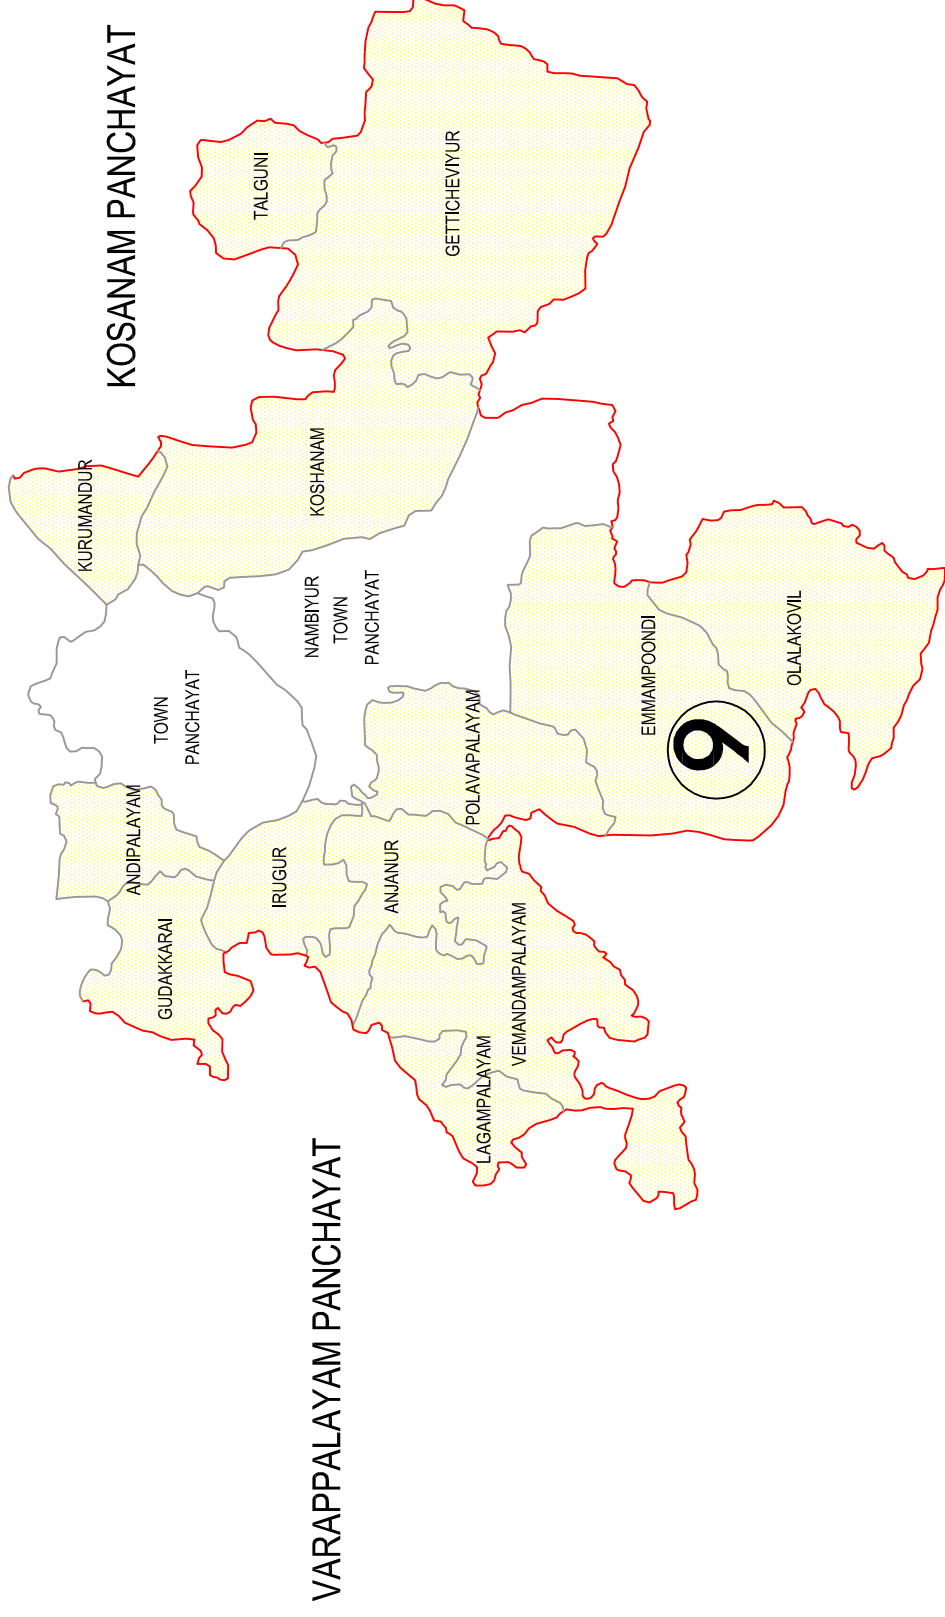

# ERODE DISTRICT

## District Panchayat Ward No. 9

T.N.PALAYAM BLOCK

Nambiyur Panchayat Union Council Ward		
4	Entire Gurumanthur VP, Kosanam (1,2&3)	5822
5	Entire Aandipalayam VP, Entire Koodakarai VP	5314
6	Entire Anjanur VP	4916
7	Kosanam (4,5,6,7,8,9,10,11 & 12)	6120
8	Entire Thalguni VP, Getticheviyur (1,2,3,4 & 5)	5984
9	Getticheviyur (6,7,8,9,10,11 & 12)	5646
10	Emmampoondi (1 - 7)	4906
11	Entire Pclavapalayam VP, Emmampoondi (8 & 9), Vemandampalayam (4 & 6)	5085
12	Vemandampalayam (1,2,3,5,7,8 & 9) Entire Lagampalayam VP	4785
13	Entire Olalakovil VP	4993
		53571

REFERENCE:

	PANCHAYAT UNION BOUNDARY
	PANCHAYAT BOUNDARY
	URBAN AREA
	RESERVE FOREST AREA